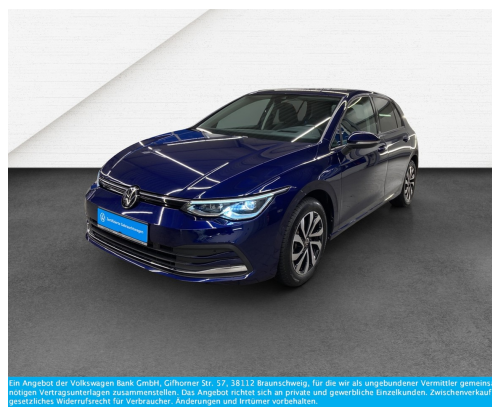

VW Golf 8 1.5 TSI Active Standheiz. HeadUp

Sonderfinanzierung

Anzahlung
2.023 €
Laufzeit
36 Monate
Nettodarlehensbetrag
18.207 €
Effektiver Jahreszins
3,99 %
Sollzinssatz (gebunden p.a.)
3,92 %
Gesamtbetrag
20.266,37 €
Schlussrate
14.853,87 €
36 mtl. Raten
97,50 €

Ehem. Neupreis*

40.700,-€

Ihre Ersparnis

58 %

Unser Angebotspreis:

20.230,-€

17.000,- € netto

19% MwSt ausweisbar

Fahrzeugnummer 25708

Autohaus Michel

Schnellinformationen

Fahrzeugart	Gebrauchtfahrzeug	Klasse	Golf
Kategorie	Limousine	Hubraum	1498 cm³
Erstzulassung	01/2023	Außenfarbe	
Laufleistung	41250 km	Innenfarbe	Schwarz
Leistung	110 kW (150 PS)	Innenausstattung	Andere
Kraftstoffart	Benzin		
Getriebe	Schaltgetriebe		

Verkaufsberater
Gebrauchtwagen

Danny Müller

+49 162 1723852

d.mueller@autohaus-michel.de

Verkaufsberater
Gebrauchtwagen

Ivica Piljanovic

+49 173 5467873

i.piljanovic@autohaus-michel.de

Verkaufsberater
Gebrauchtwagen

Rüdiger Fuchs

+49 172 5138043

r.fuchs@autohaus-michel.de

Verkaufsberater
Gebrauchtwagen

Tobias Schmidt

0172 2078729

t.schmidt@autohaus-michel.de

Umwelt und Normen

Energieverbrauch (kombiniert) in l/100 km:

5,8

CO₂-Emissionen (kombiniert) in g/km:

130,0

CO₂-Klasse:

D