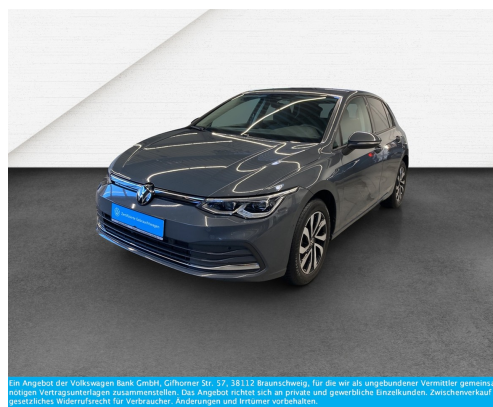

VW Golf 8 1.5 TSI Active IQ-Light Standh.Navi

Sonderfinanzierung

Anzahlung
0 €
Laufzeit
36 Monate
Nettodarlehensbetrag
21.730 €
Effektiver Jahreszins
3,99 %
Sollzinssatz (gebunden p.a.)
3,92 %
Gesamtbetrag
23.942,44 €
Schlussrate
15.849,74 €
36 mtl. Raten
231,22 €

Ehem. Neupreis*

40.495,-€

Ihre Ersparnis

55 %

Unser Angebotspreis:

21.730,-€

18.261,- € netto

19% MwSt ausweisbar

Fahrzeugnummer 25690

Autohaus Michel

Zertifizierte Gebrauchtwagen

Schnellinformationen

Fahrzeugart	Gebrauchtfahrzeug	Klasse	Golf
Kategorie	Limousine	Hubraum	1498 cm³
Erstzulassung	01/2023	Außenfarbe	
Laufleistung	58200 km	Innenfarbe	Schwarz
Leistung	110 kW (150 PS)	Innenausstattung	Andere
Kraftstoffart	Benzin		
Getriebe	Schaltgetriebe		

Verkaufsberater
Gebrauchtwagen

Rüdiger Fuchs

+49 172 5138043

r.fuchs@autohaus-michel.de

Verkaufsberater
Gebrauchtwagen

Tobias Schmidt

0172 2078729

t.schmidt@autohaus-michel.de

Verkaufsberater
Gebrauchtwagen

Ivica Piljanovic

+49 173 5467873

i.piljanovic@autohaus-michel.de

Verkaufsberater
Gebrauchtwagen

Danny Müller

+49 162 1723852

d.mueller@autohaus-michel.de

Umwelt und Normen

Energieverbrauch (kombiniert) in l/100 km:

5,8

CO₂-Emissionen (kombiniert) in g/km:

130,0

CO₂-Klasse:

D