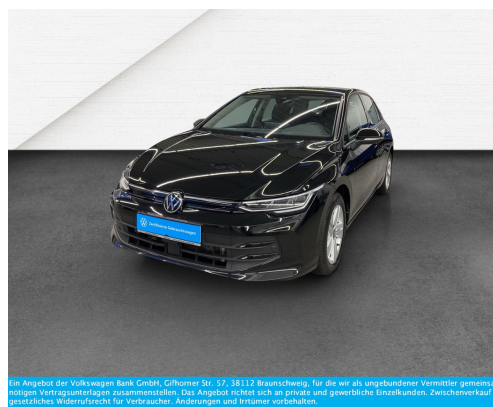

VW Golf 8 1.5 TSI Life LED Navi TravelAssist

Sonderfinanzierung

Anzahlung
0 €
Laufzeit
36 Monate
Nettodarlehensbetrag
22.830 €
Effektiver Jahreszins
4,99 %
Sollzinssatz (gebunden p.a.)
4,88 %
Gesamtbetrag
25.760,22 €
Schlussrate
17.141,82 €
36 mtl. Raten
246,24 €

Ehem. Neupreis*

34.595,-€

Ihre Ersparnis

45 %

Unser Angebotspreis:

22.830,-€

19.185,- € netto

19% MwSt ausweisbar

Fahrzeugnummer 25769

Autohaus Michel

Schnellinformationen

Fahrzeugart	Gebrauchtfahrzeug	Klasse	Golf
Kategorie	Limousine	Hubraum	1498 cm³
Erstzulassung	10/2024	Außenfarbe	
Laufleistung	23600 km	Innenfarbe	Schwarz
Leistung	85 kW (116 PS)	Innenausstattung	Stoff
Kraftstoffart	Benzin		
Getriebe	Schaltgetriebe		

Verkaufsberater
Gebrauchtwagen

Danny Müller

+49 162 1723852

d.mueller@autohaus-michel.de

Verkaufsberater
Gebrauchtwagen

Rüdiger Fuchs

+49 172 5138043

r.fuchs@autohaus-michel.de

Verkaufsberater
Gebrauchtwagen

Ivica Piljanovic

+49 173 5467873

i.piljanovic@autohaus-michel.de

Verkaufsberater
Gebrauchtwagen

Tobias Schmidt

0172 2078729

t.schmidt@autohaus-michel.de

Umwelt und Normen

Energieverbrauch (kombiniert) in l/100 km:

5,5

CO₂-Emissionen (kombiniert) in g/km:

126,0

CO₂-Klasse:

D