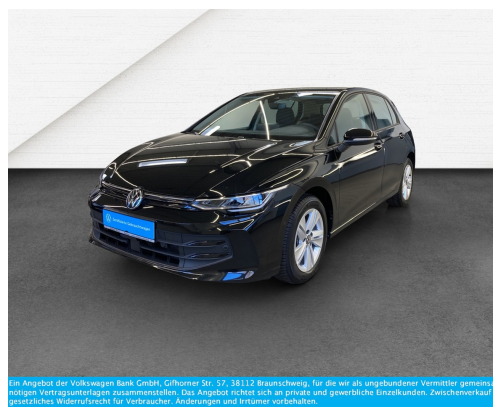

VW Golf 8 1.5 TSI Life LED Navi TravelAssist

Sonderfinanzierung

Anzahlung
0 €
Laufzeit
36 Monate
Nettodarlehensbetrag
23.530 €
Effektiver Jahreszins
4,99 %
Sollzinssatz (gebunden p.a.)
4,88 %
Gesamtbetrag
26.587,11 €
Schlussrate
18.188,51 €
36 mtl. Raten
239,96 €

Ehem. Neupreis*

34.625,-€

Ihre Ersparnis

43 %

Unser Angebotspreis:

23.530,-€

19.773,- € netto

19% MwSt ausweisbar

Fahrzeugnummer 25947

Autohaus
Michel

Schnellinformationen

Fahrzeugart	Gebrauchtfahrzeug	Klasse	Golf
Kategorie	Limousine	Hubraum	1498 cm³
Erstzulassung	12/2024	Außenfarbe	
Laufleistung	19250 km	Innenfarbe	Schwarz
Leistung	85 kW (116 PS)	Innenausstattung	Stoff
Kraftstoffart	Benzin		
Getriebe	Schaltgetriebe		

Verkaufsberater
Gebrauchtwagen

Tobias Schmidt
0172 2078729

t.schmidt@autohaus-
michel.de

Verkaufsberater
Gebrauchtwagen

Danny Müller
+49 162 1723852

d.mueller@autohaus-
michel.de

Verkaufsberater
Gebrauchtwagen

Ivica Piljanovic
+49 173 5467873

i.piljanovic@autohaus-
michel.de

Verkaufsberater
Gebrauchtwagen

Rüdiger Fuchs
+49 172 5138043

r.fuchs@autohaus-michel.de

Umwelt und Normen

Energieverbrauch (kombiniert) in l/100 km:

5,5

CO₂-Emissionen (kombiniert) in g/km:

126,0

CO₂-Klasse:

D